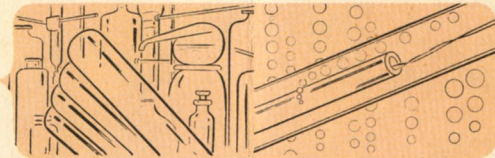

Parker Superchrome Ink. Trade-Mark: "Parker", "Superchrome"; Reg. U. S. Pat. Off.

Corresponding protection in most foreign countries.

NO. 6031 LITHO IN U. S. A.

Fill the *New* Parker "51" this way

1. Unscrew the pen barrel at clutch ring.

2. Press ribbed bar firmly 6 times.

Use dry-writing Parker Superchrome ink.

New Parker Pli-glass Reservoir

Years of painstaking research produced the Parker Pli-glass Reservoir. Made of resilient plastic, this ink reservoir is age-resistant and is not deteriorated by inks. Laboratory research indicates that it will last at least 30 years in normal usage.

The Pli-glass Reservoir does not retain ink on its inner surface. Write-out tests show this increases the writing capacity by 20%.

PATENTED INK GOVERNOR →

New Sterling Silver Pressure Equalizer

Leakage due to expansion of air inside the barrel has been practically eliminated by the new pressure equalizer. This important development gives Parker "51" owners dependable writing at altitudes to 25,000 feet. This pen is the perfect air-travel companion.

← This unique ink metering system controls the flow of ink to the "51" point . . . providing uniformity of line at all times. It also prevents leakage.