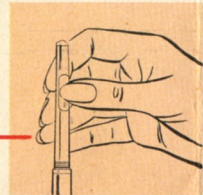

HOW TO FILL

THE NEW PARKER

WITH **AERO-METRIC PRESSURE CONTROL**

"51"

Parker "51" Pen. U. S. Patents 1,904,358; 1,985,643; 2,187,528; 2,223,541; 2,278,907; 2,282,840; 2,392,942. U. S. Design Patents 98,560; 116,097; 116,098; U. S. Trade-Marks: "Parker"; "51"; Arrow. Reg. U. S. Pat. Off.

Parker Superchrome Ink. Trade-Mark: "Parker", "Superchrome"; Reg. U. S. Pat. Off.

Corresponding protection in most foreign countries.

NO. 6031 LITHO IN U. S. A.

Fill the *New* Parker "51" this way

1. Unscrew the pen barrel at clutch ring.

2. Press ribbed bar firmly 6 times.

Use dry-writing Parker Superchrome ink.

New Parker Pli-glass Reservoir

Years of painstaking research produced the Parker Pli-glass Reservoir. Made of resilient plastic, this ink reservoir is age-resistant and is not deteriorated by inks. Laboratory research indicates that it will last at least 30 years in normal usage.

The Pli-glass Reservoir does not retain ink on its inner surface. Write-out tests show this increases the writing capacity by 20%.

PATENTED INK GOVERNOR →

New Sterling Silver Pressure Equalizer

Leakage due to expansion of air inside the barrel has been practically eliminated by the new pressure equalizer. This important development gives Parker "51" owners dependable writing at altitudes to 25,000 feet. This pen is the perfect air-travel companion.